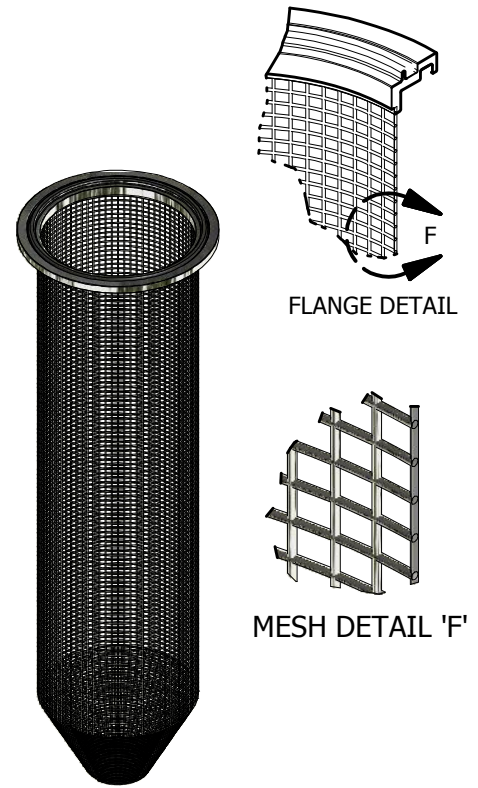

FLANGE DETAILS

MESH DETAIL 'E'

WEDGE WIRE BASKET

FLANGE DETAIL

PLEATED #2 SE BASKET

FLANGE DETAIL

MESH DETAIL 'F'

CUSTOM BASKET

BACK FLUSH RESTRAINER

MAGNET RACK

DISPLACEMENT BALLOON

ADAPTER HEAD

BAG HOLD DOWN

WALL MOUNT BRACKET

BAG FILTER ACCESSORIES