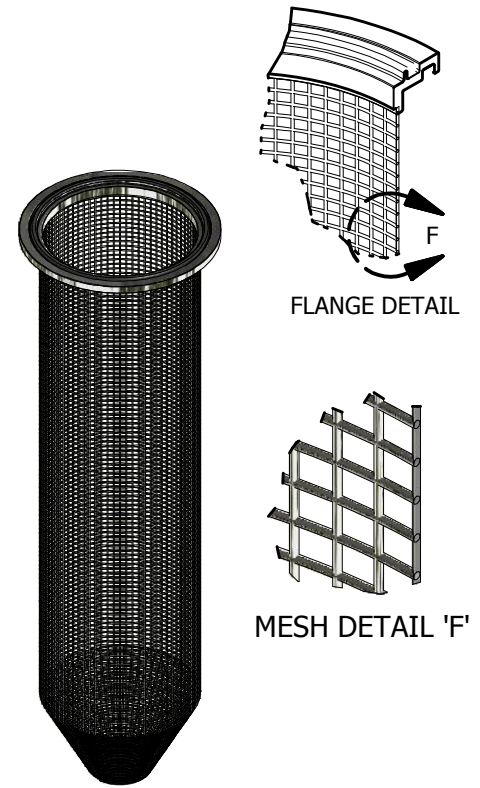

FLANGE DETAILS

MESH DETAIL 'E'

WEDGE WIRE BASKET

FLANGE DETAIL

PLEATED #2 SE BASKET

FLANGE DETAIL

MESH DETAIL 'F'

CUSTOM BASKET

BACK FLUSH RESTRAINER

MAGNET RACK

DISPLACEMENT BALLOON

ADAPTER HEAD

BAG HOLD DOWN

WALL MOUNT BRACKET

BAG FILTER ACCESSORIES